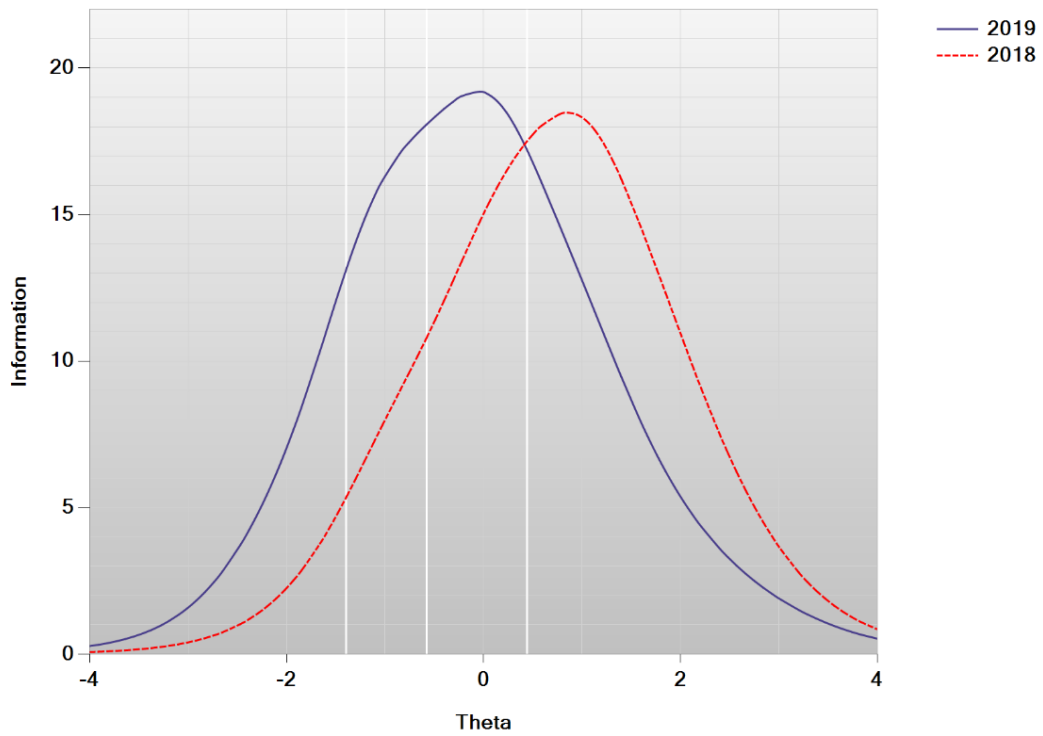

APPENDIX L

TEST CHARACTERISTIC CURVES AND TEST INFORMATION FUNCTIONS

**Figure L-1. Test Characteristic Curve
– High School Biology**

**Figure L-2. Test Information Function
– High School Biology**

**Figure L-3. Test Characteristic Curve
– High School Chemistry**

**Figure L-4. Test Information Function
– High School Chemistry**

**Figure L-5. Test Characteristic Curve
– High School Introductory Physics**

**Figure L-6. Test Information Function
– High School Introductory Physics**

Figure L-7. Test Characteristic Curve – High School Technology/Engineering

Figure L-8. Test Information Function – High School Technology/Engineering