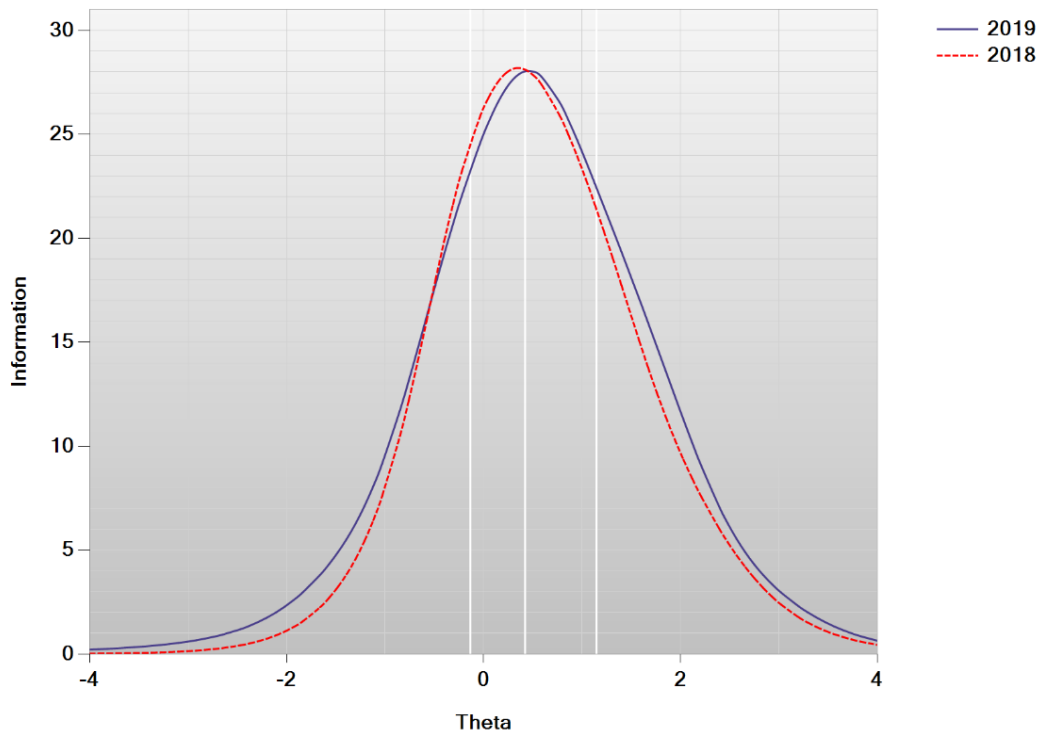

APPENDIX L

TEST CHARACTERISTIC CURVES AND TEST INFORMATION FUNCTIONS

**Figure L-1. Test Characteristic Curve
– High School Biology**

**Figure L-2. Test Information Function
– High School Biology**

**Figure L-3. Test Characteristic Curve
– High School Chemistry**

**Figure L-4. Test Information Function
– High School Chemistry**

**Figure L-5. Test Characteristic Curve
– High School Introductory Physics**

**Figure L-6. Test Information Function
– High School Introductory Physics**

Figure L-7. Test Characteristic Curve – High School Technology/Engineering

Figure L-8. Test Information Function – High School Technology/Engineering