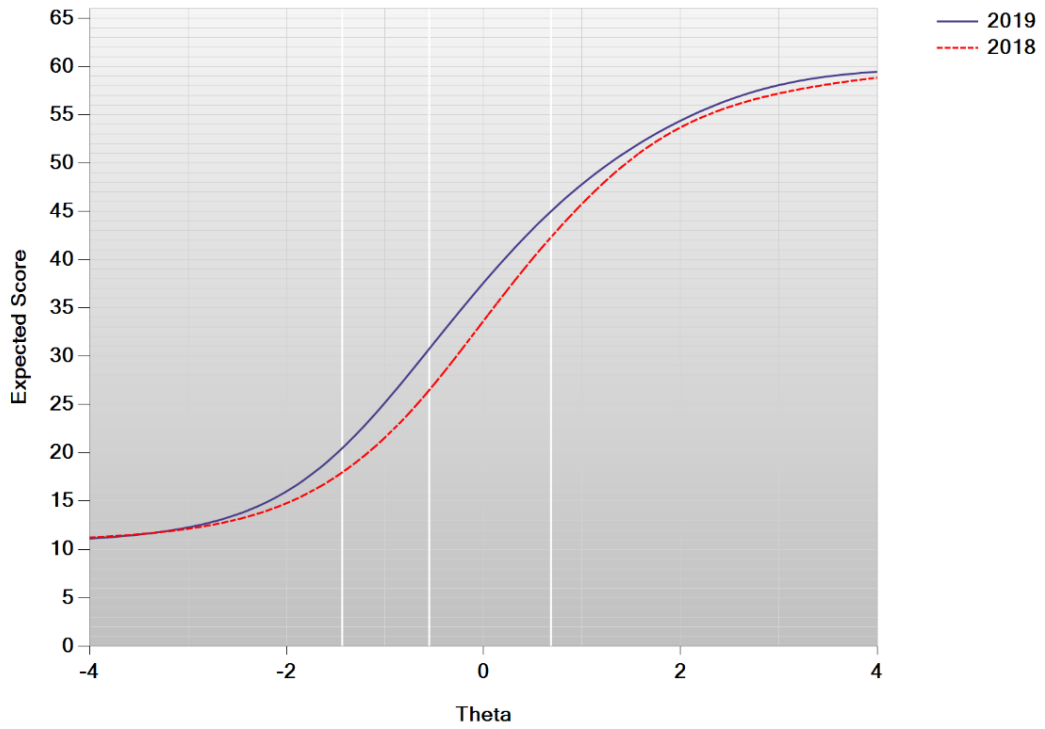

APPENDIX L

TEST CHARACTERISTIC CURVES AND TEST INFORMATION FUNCTIONS

**Figure L-1. Test Characteristic Curve
– High School Biology**

**Figure L-2. Test Information Function
– High School Biology**

**Figure L-3. Test Characteristic Curve
– High School Chemistry**

**Figure L-4. Test Information Function
– High School Chemistry**

**Figure L-5. Test Characteristic Curve
– High School Introductory Physics**

**Figure L-6. Test Information Function
– High School Introductory Physics**

Figure L-7. Test Characteristic Curve – High School Technology/Engineering

Figure L-8. Test Information Function – High School Technology/Engineering